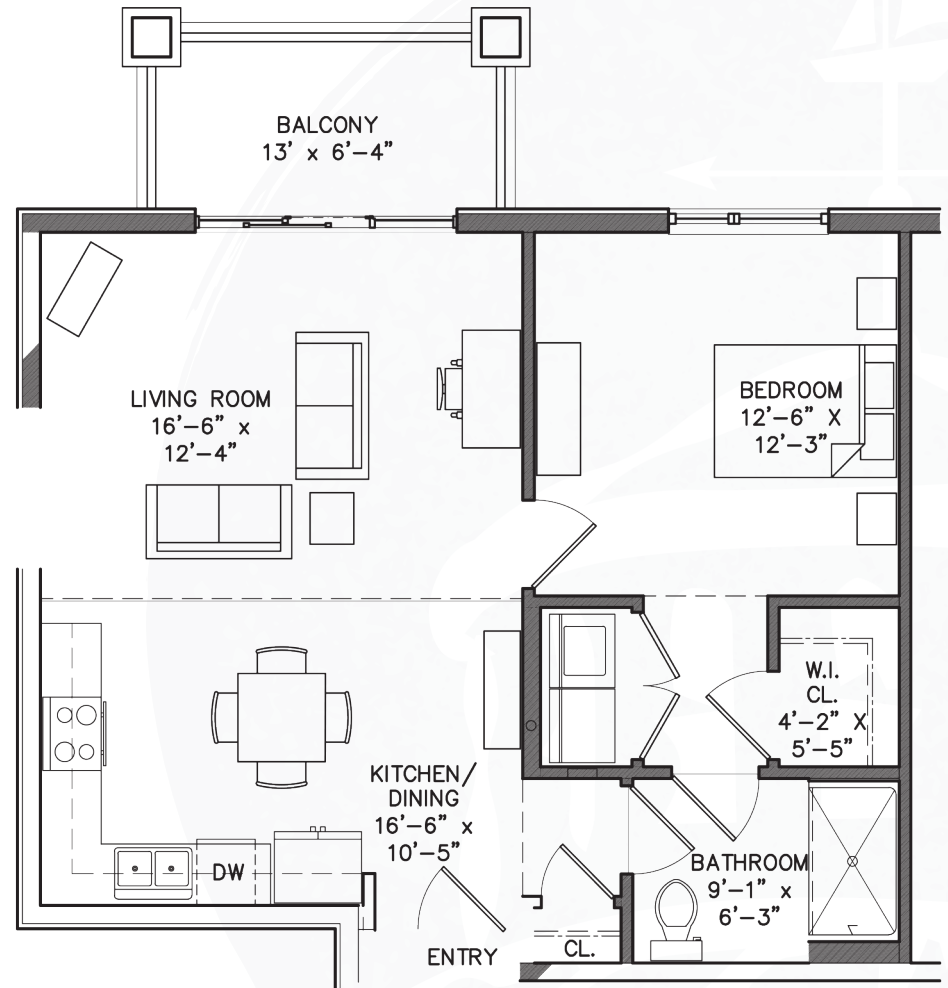

THE LODGE

at Truitt Homestead

FLOOR PLANS

One Bedroom Deluxe - Type 2 SF: 761

Room Number 202, 302

HIGHLIGHTS

Extended kitchen and living room areas. L-shaped kitchen.

All square footages and renderings are approximations and subject to change without notice. Schematics may change during construction.