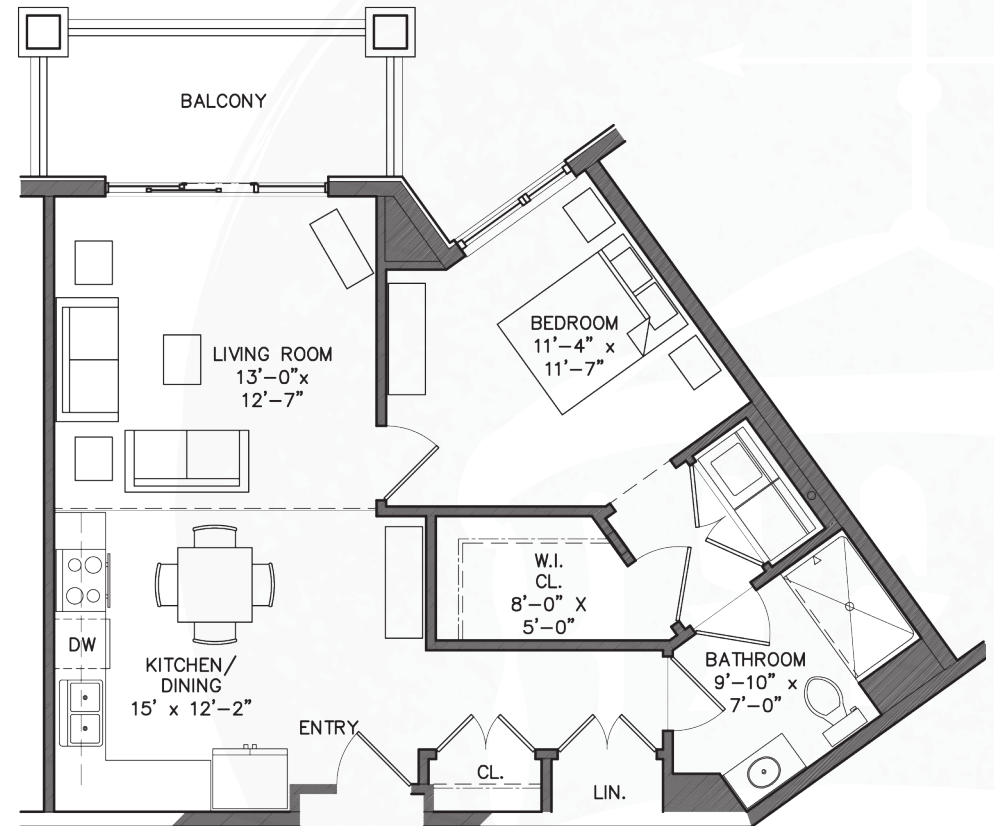

THE LODGE

at Truitt Homestead

FLOOR PLANS

One Bedroom Deluxe - Type 4 SF: 779

Room Number 214, 220, 314, 322

HIGHLIGHTS

L-shaped kitchen. Unique bedroom layout. Expanded walk-in closet and two closets for pantry/linens.

All square footages and renderings are approximations and subject to change without notice. Schematics may change during construction.

36233 Farm Lane, Rehoboth Beach, DE 19971

302-232-6372

team@truittlodge.com