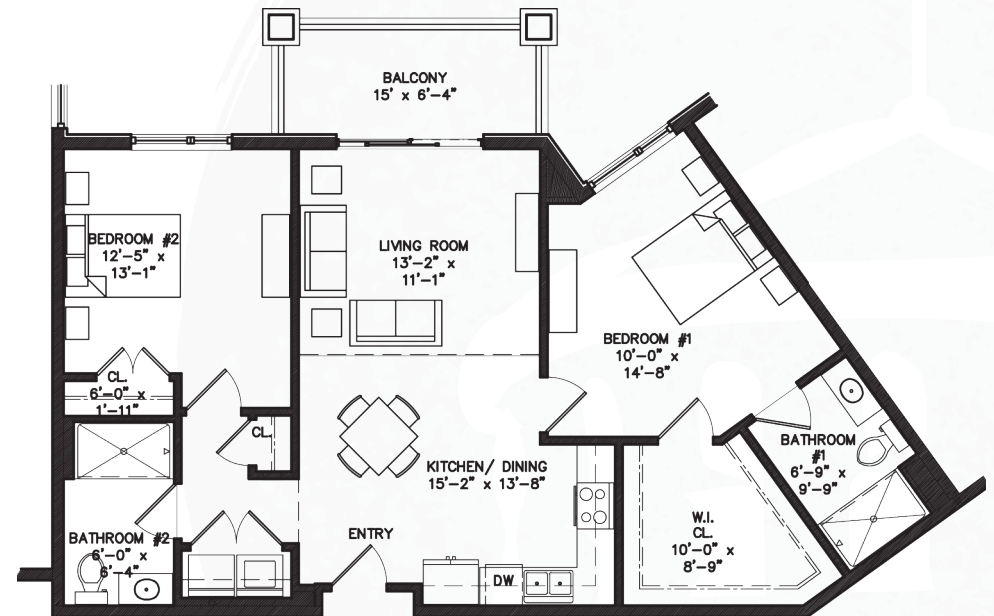

## FLOOR PLANS

Two Bedroom Deluxe - Type 2 SF: 1102

Room Number 102

### HIGHLIGHTS

*Unique master bedroom layout with largest walk-in closet in the community. L-shaped kitchen.*

*All square footages and renderings are approximations and subject to change without notice. Schematics may change during construction.*