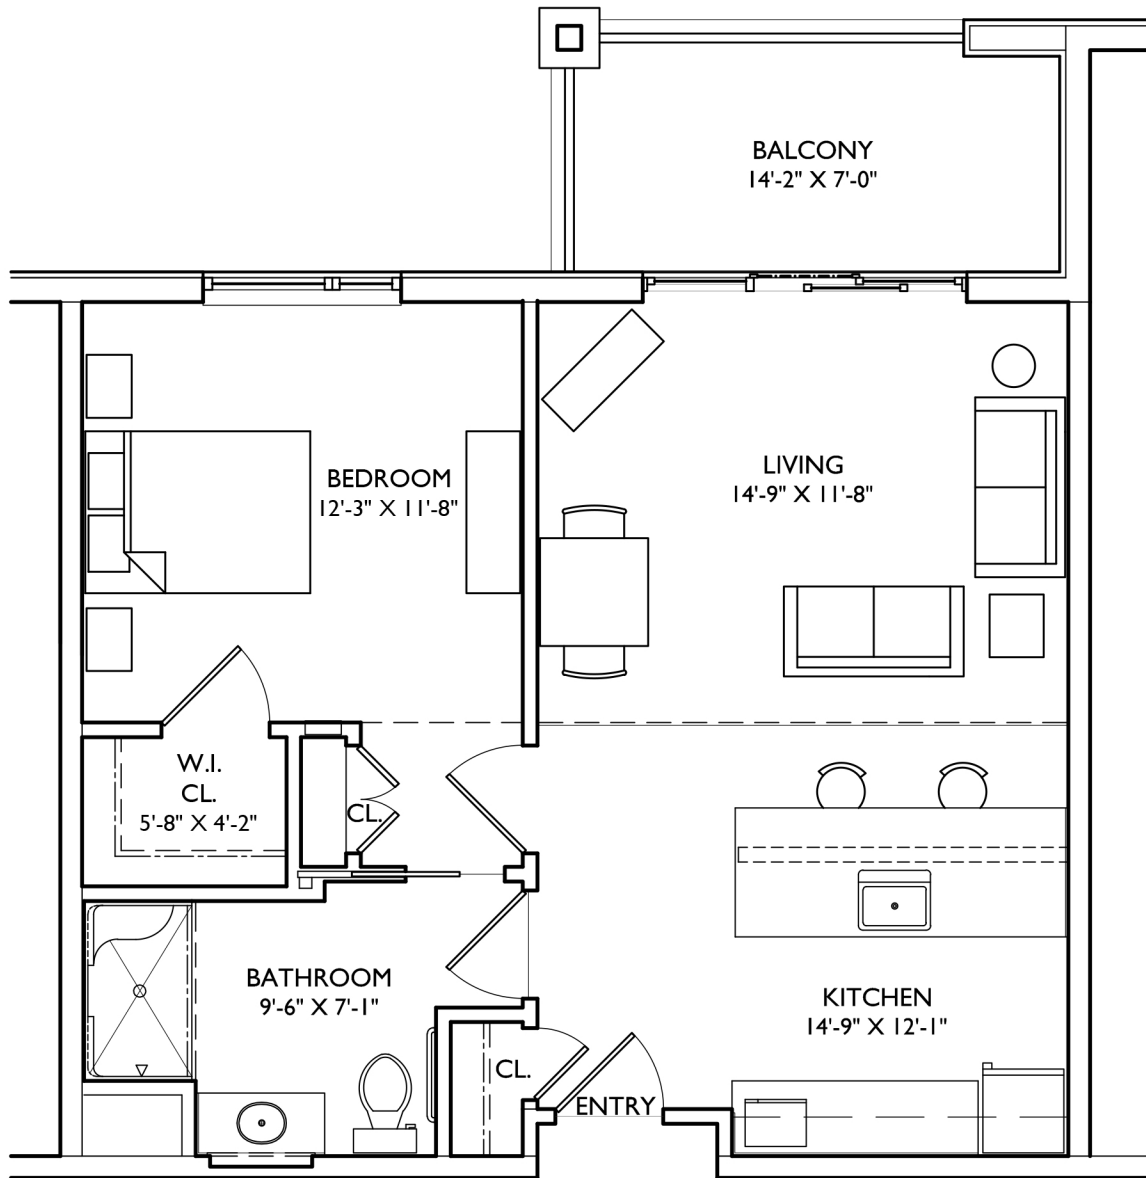

MEADOWCREST AT MIDDLETOWN

AL, 1 BEDROOM DELUXE
TYPE 1A
FLOOR AREA: 689 S.F.

MARCH 27, 2019