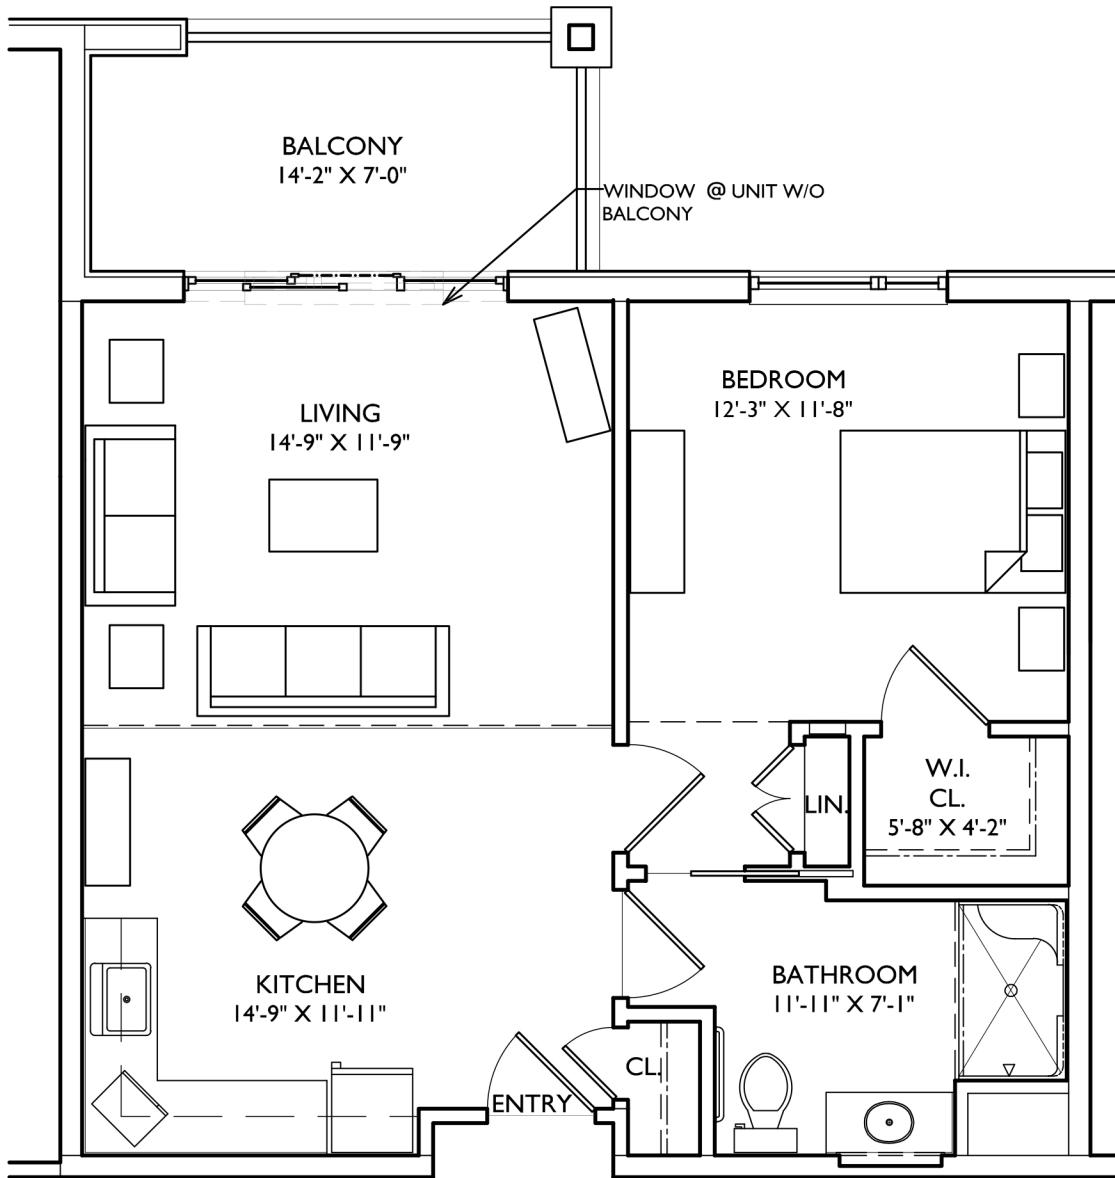

MEADOWCREST AT MIDDLETOWN

AL, 1 BEDROOM DELUXE
TYPE 1B
FLOOR AREA: 689 S.F.

MARCH 27, 2019

KIMMEL BOGRETTE
Architecture + Site

© COPYRIGHT 2018 KIMMEL BOGRETTE ARCHITECTURE + SITE, INC. ALL RIGHTS RESERVED

MEADOWCREST
at Middletown