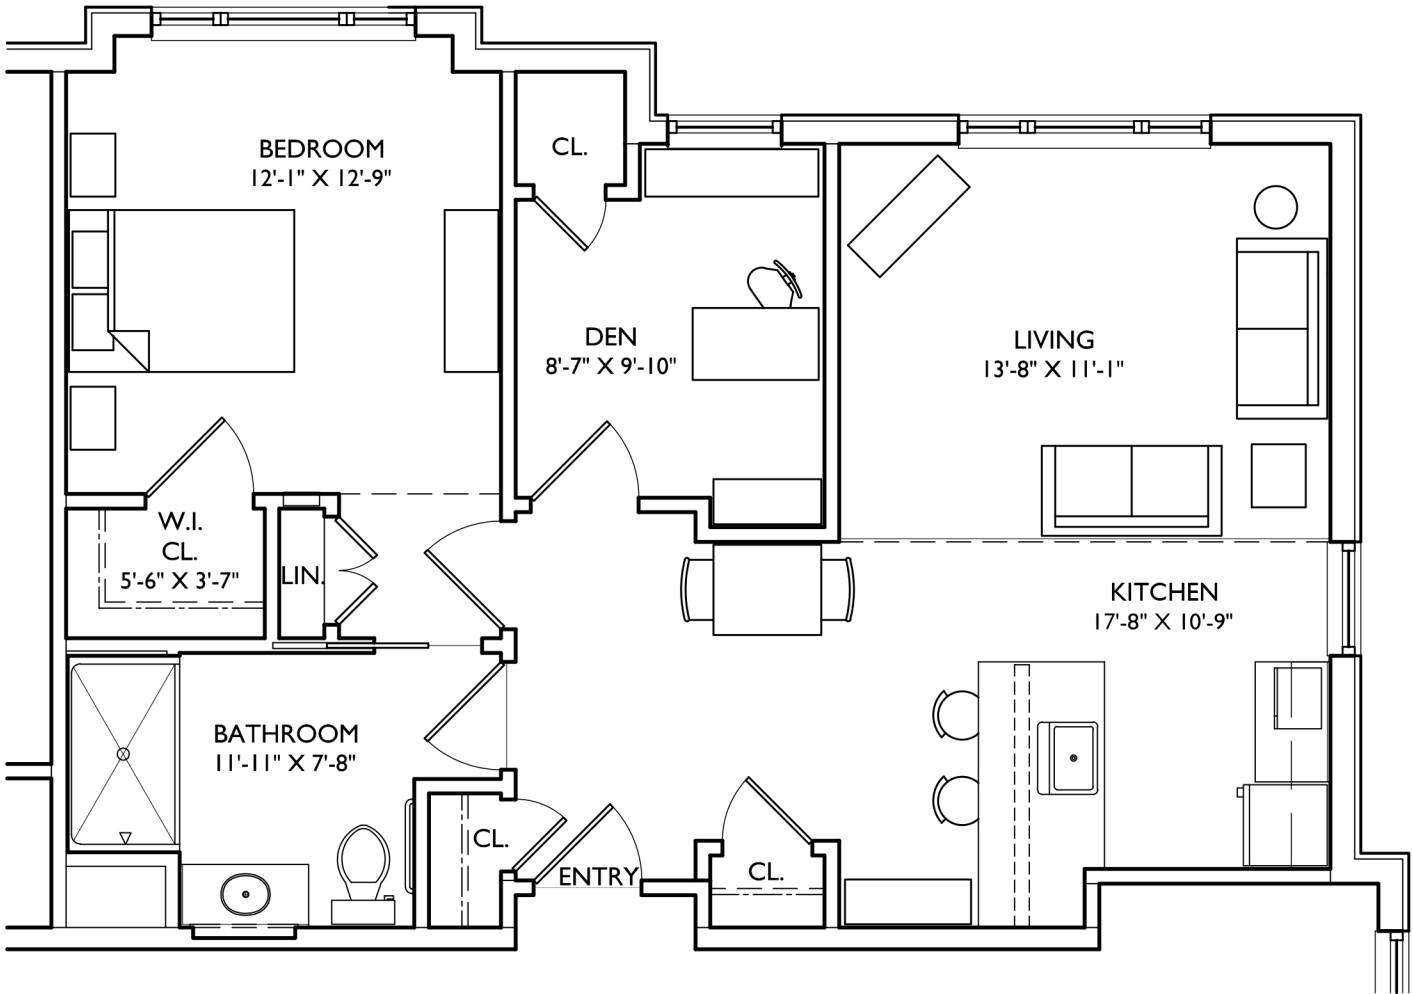

MEADOWCREST AT MIDDLETOWN

AL, 1 BEDROOM DELUXE
TYPE 2
FLOOR AREA: 838 S.F.

MARCH 27, 2019