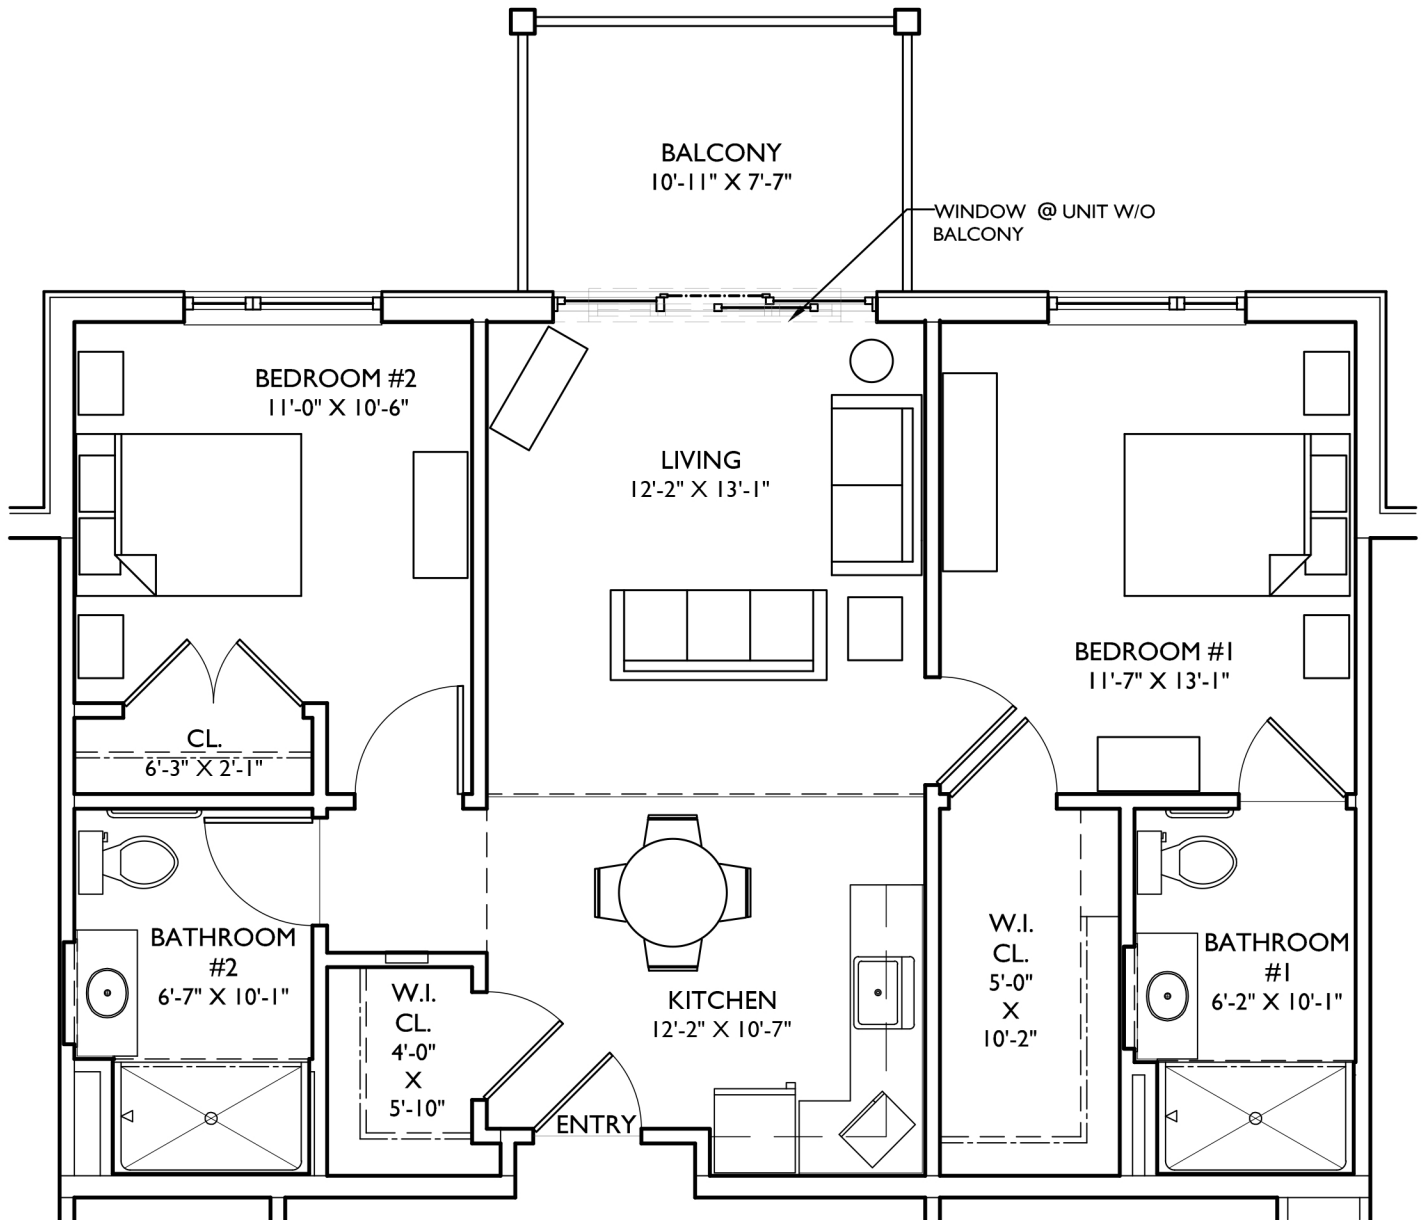

MEADOWCREST AT MIDDLETOWN

AL, 2 BEDROOM TYPE I
FLOOR AREA: 838 S.F.

MARCH 27, 2019