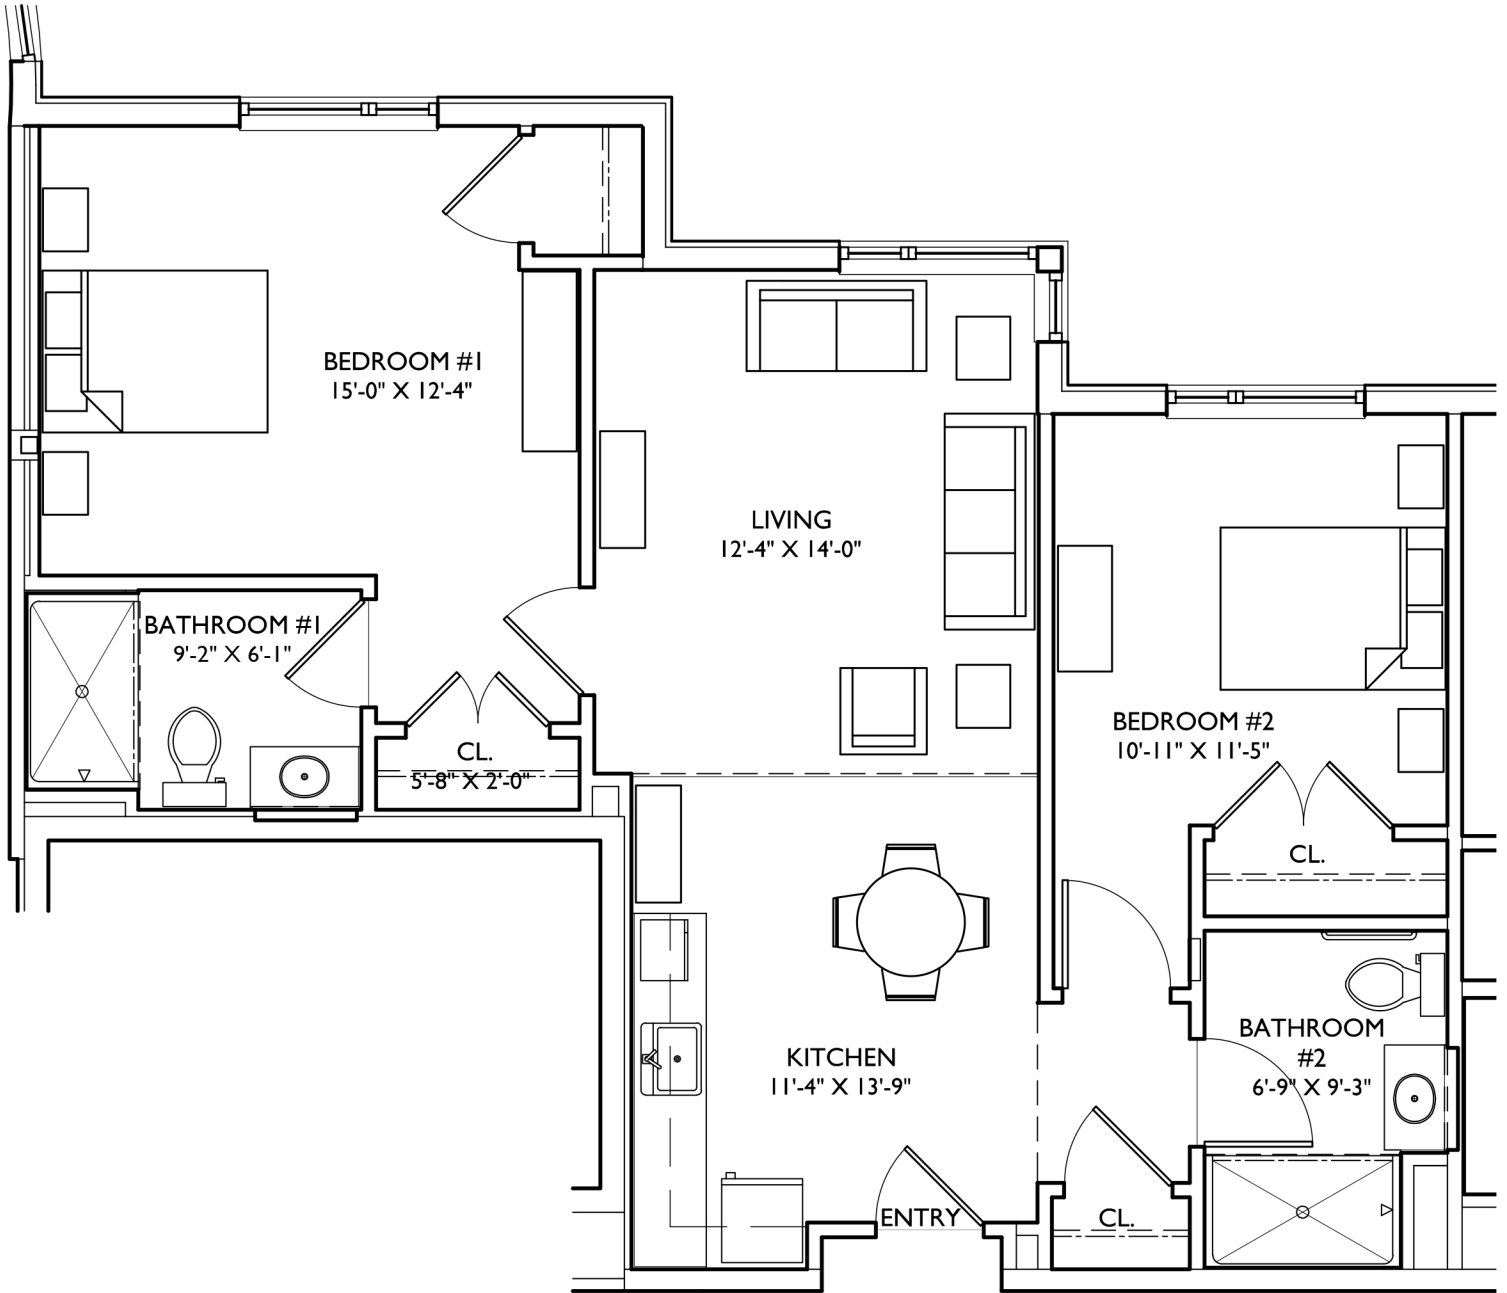

MEADOWCREST AT MIDDLETOWN

AL, 2 BEDROOM TYPE 2
FLOOR AREA: 966 S.F.

MARCH 27, 2019

KIMMEL BOGRETTE
Architecture + Site

© COPYRIGHT 2018 KIMMEL BOGRETTE ARCHITECTURE + SITE, INC. ALL RIGHTS RESERVED

MEADOWCREST
at Middletown