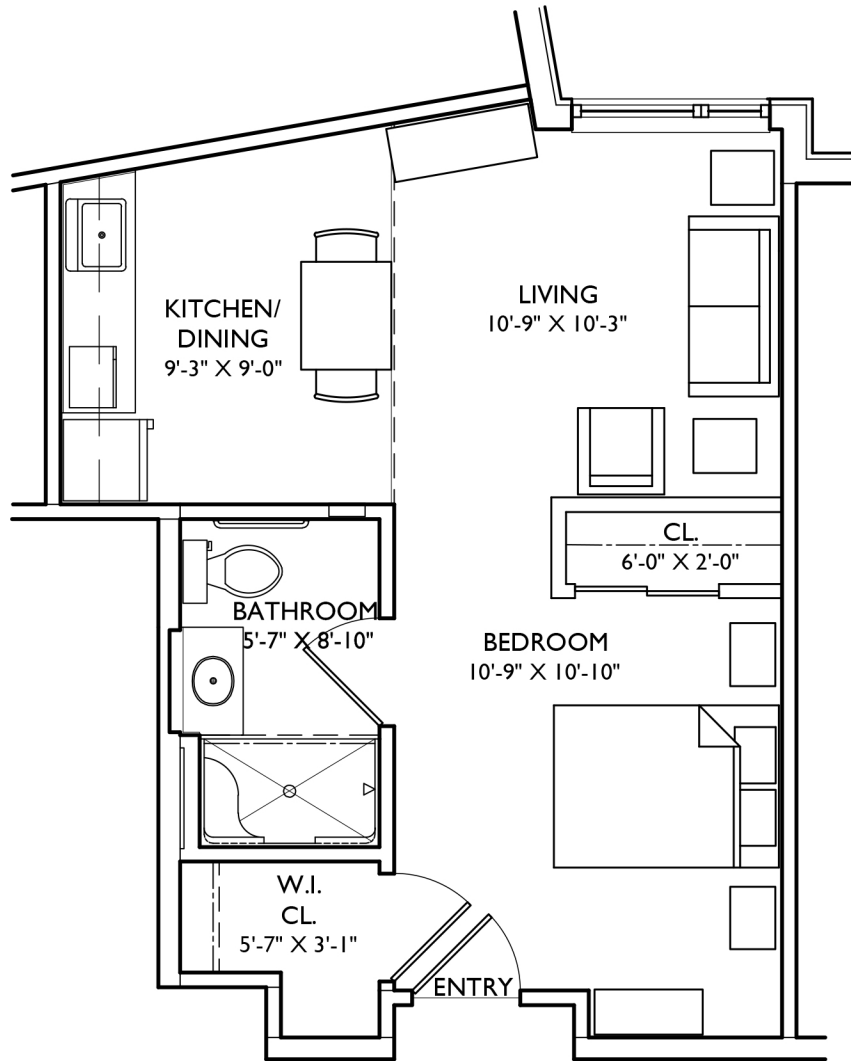

MEADOWCREST AT MIDDLETOWN

AL, STANDARD, TYPE 3
FLOOR AREA: 465 S.F.

MARCH 27, 2019