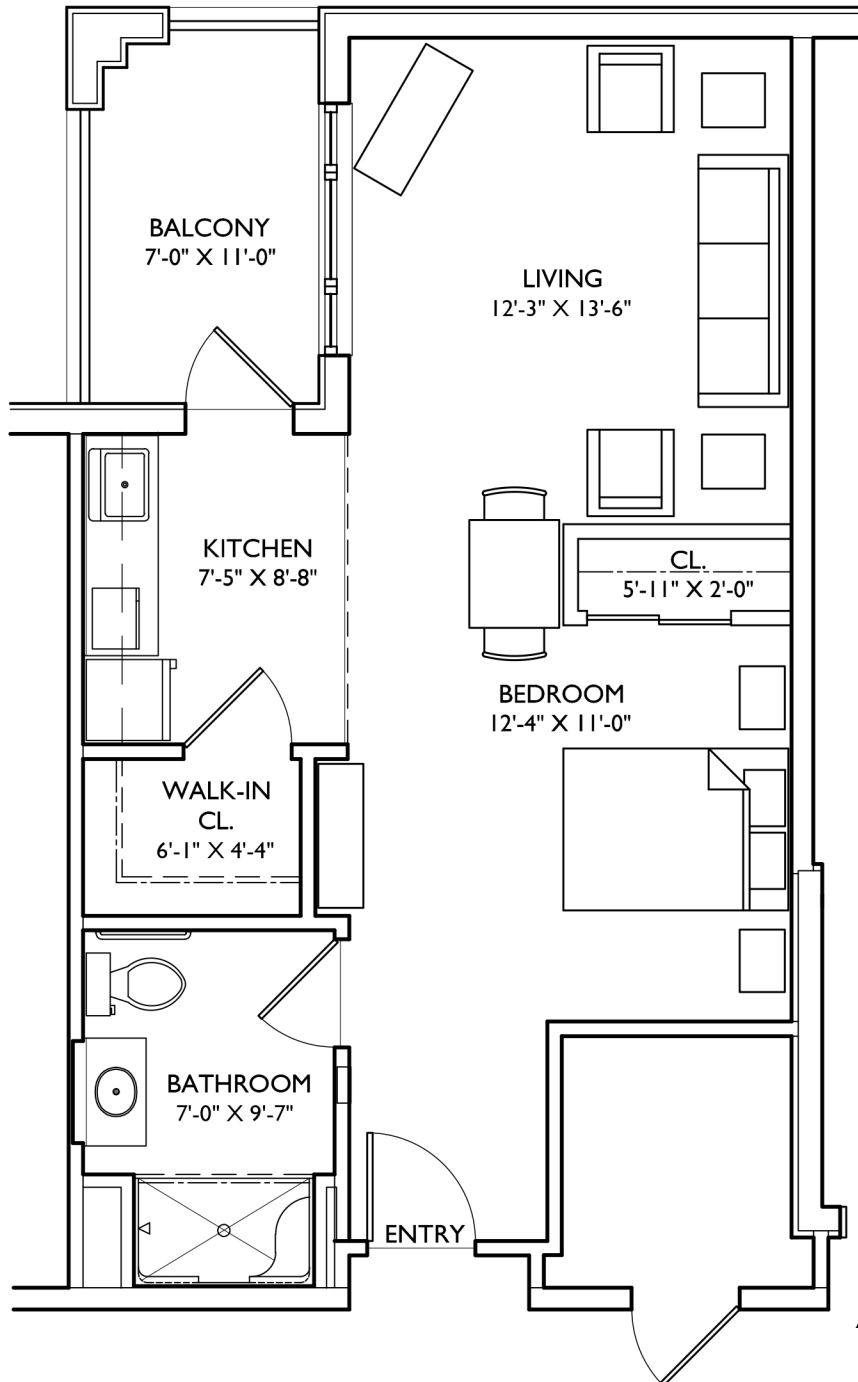

MEADOWCREST AT MIDDLETOWN

AL, STANDARD, TYPE 4
FLOOR AREA: 590 S.F.

MARCH 27, 2019

KIMMEL BOGRETTE
Architecture + Site

© COPYRIGHT 2018 KIMMEL BOGRETTE ARCHITECTURE + SITE, INC. ALL RIGHTS RESERVED

MEADOWCREST
at Middletown