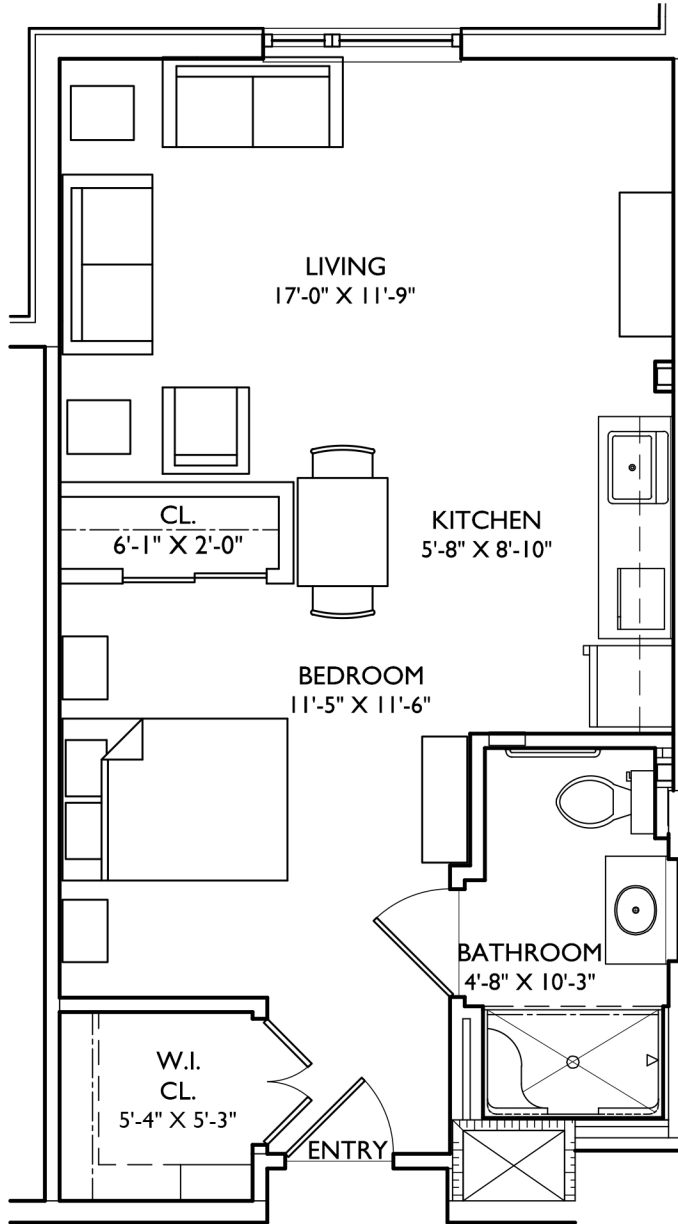

MEADOWCREST AT MIDDLETOWN

AL, STANDARD, TYPE 5
FLOOR AREA: 560 S.F.

MARCH 27, 2019