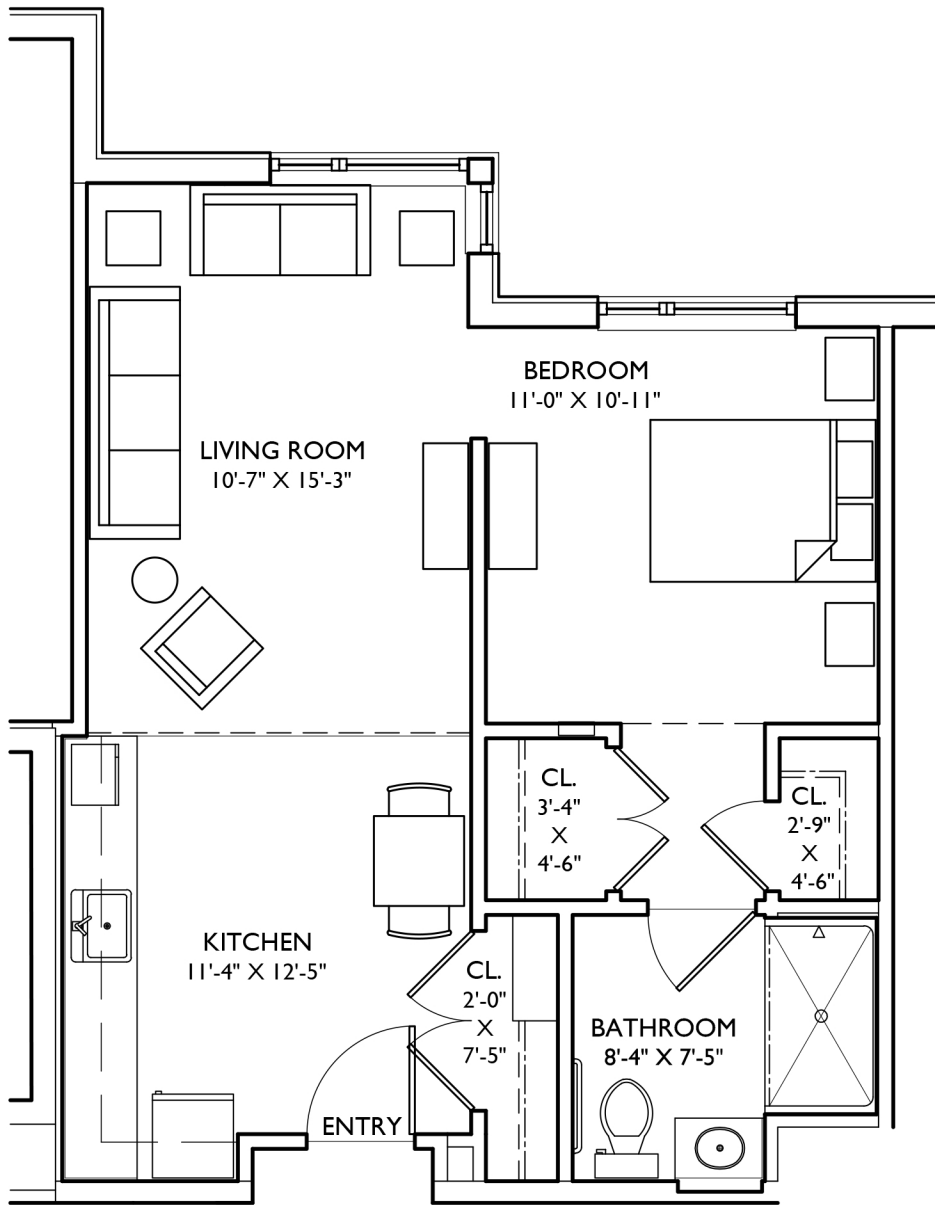

# MEADOWCREST AT MIDDLETOWN

AL, STANDARD, DELUXE  
FLOOR AREA: 608 S.F.

MARCH 27, 2019