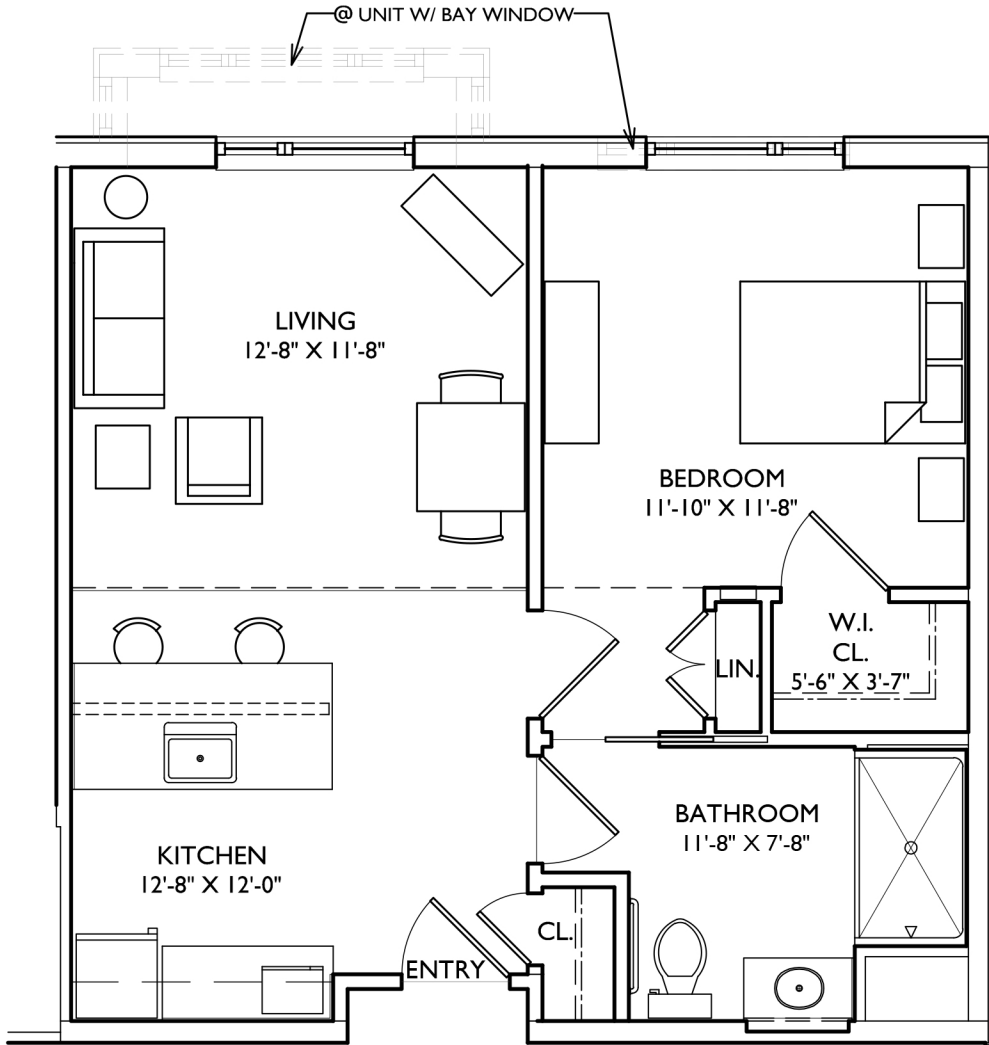

MEADOWCREST AT MIDDLETOWN

AL, 1 BEDROOM, TYPE 1A
FLOOR AREA: 631 S.F.

MARCH 27, 2019

KIMMEL BOGRETTE
Architecture + Site

© COPYRIGHT 2018 KIMMEL BOGRETTE ARCHITECTURE + SITE, INC. ALL RIGHTS RESERVED

MEADOWCREST
at Middletown