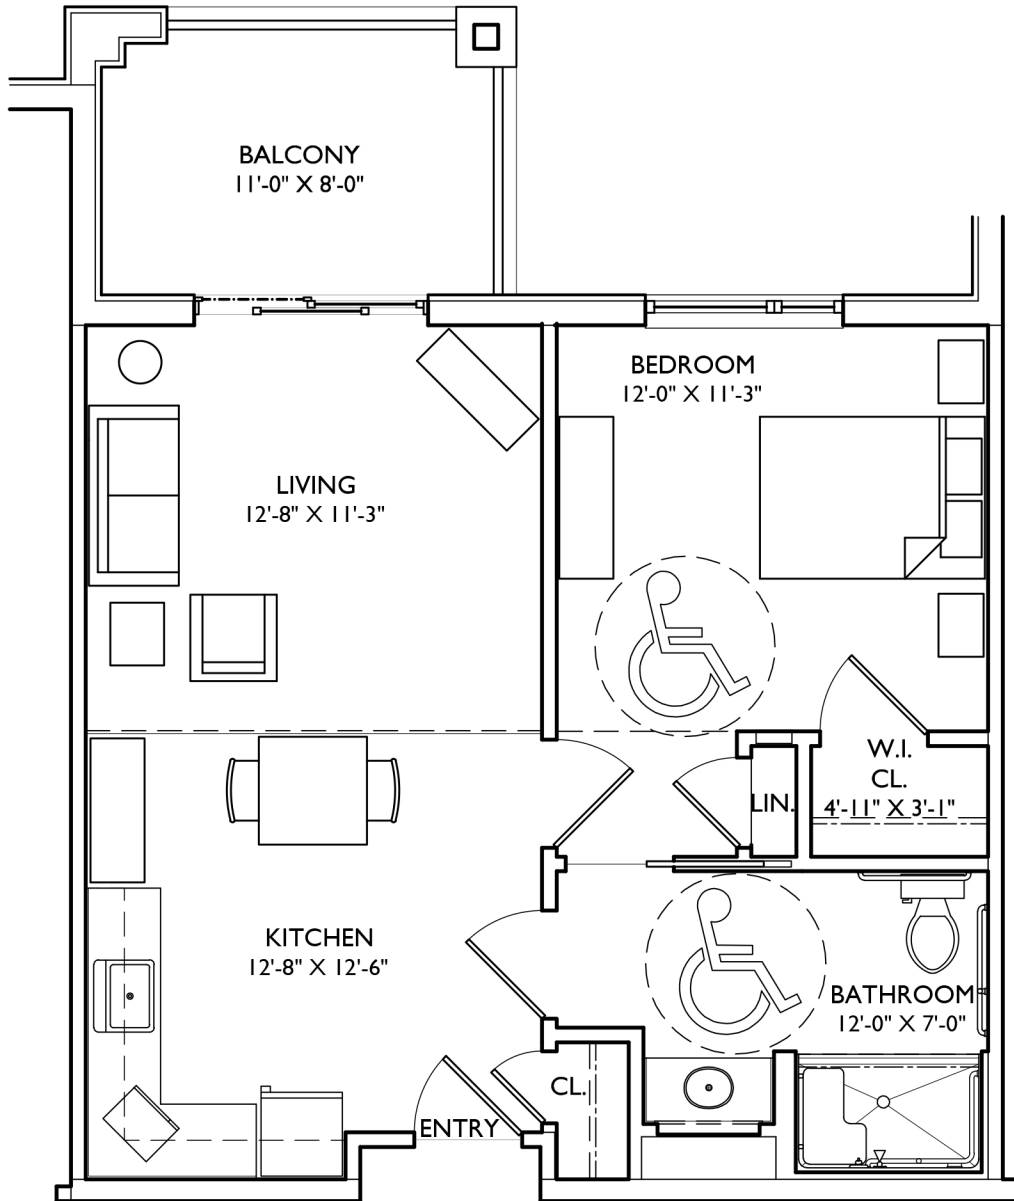

# MEADOWCREST AT MIDDLETOWN

AL, 1 BEDROOM, TYPE IA ADA  
FLOOR AREA: 625 S.F.

MARCH 27, 2019

KIMMEL BOGRETTE  
Architecture + Site

© COPYRIGHT 2018 KIMMEL BOGRETTE ARCHITECTURE + SITE, INC. ALL RIGHTS RESERVED

MEADOWCREST  
*at Middletown*