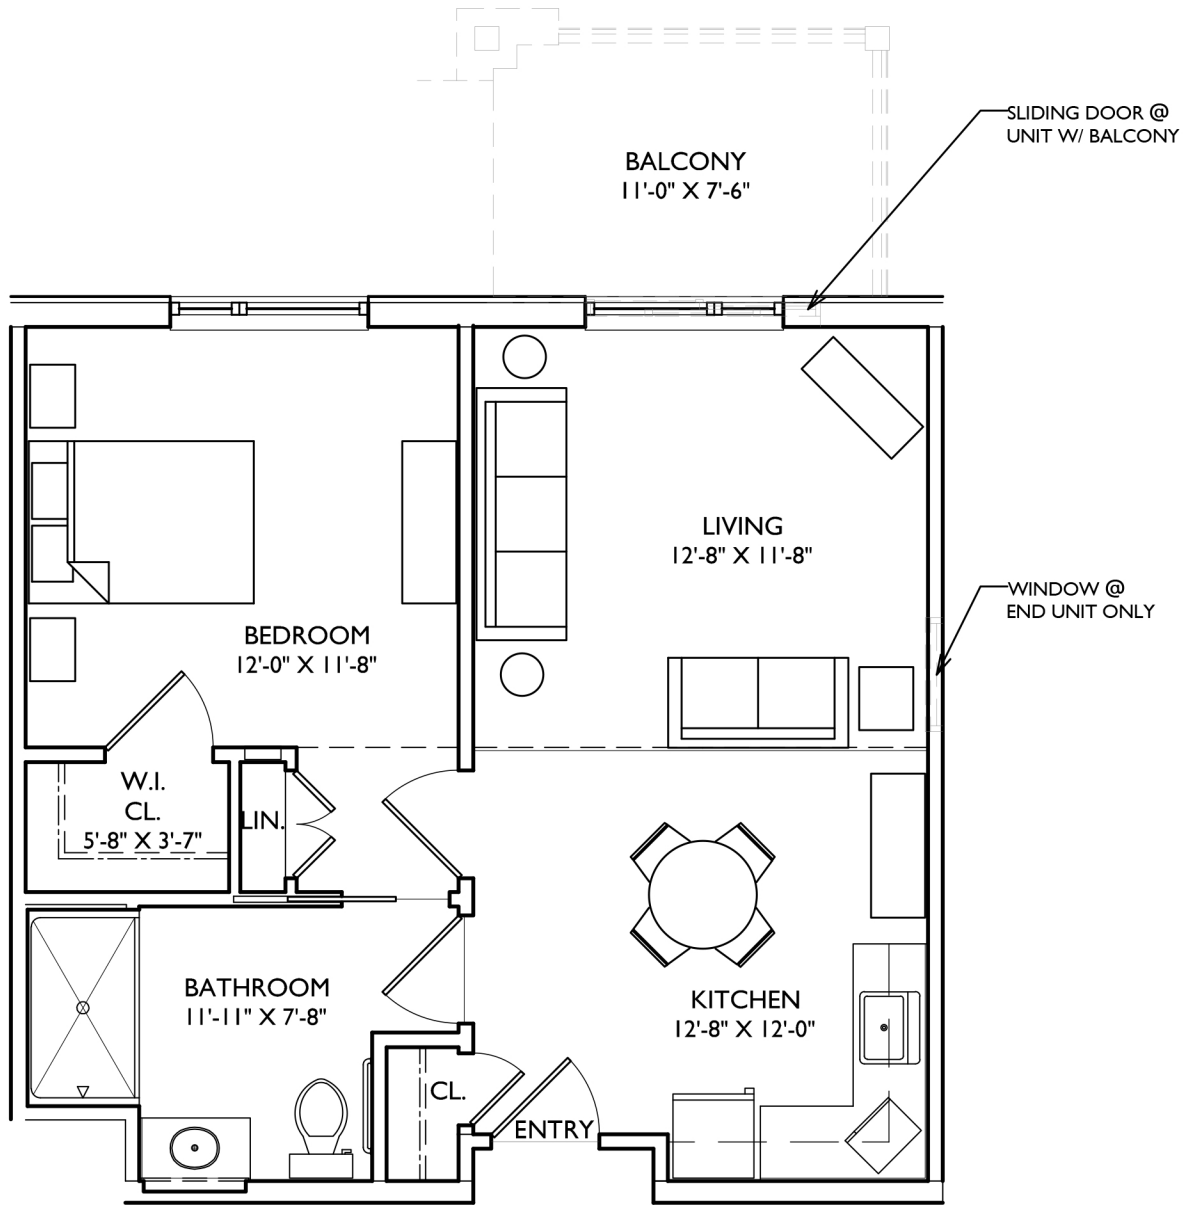

MEADOWCREST AT MIDDLETOWN

AL, 1 BEDROOM, TYPE 1B
 FLOOR AREA: 626 S.F.

MARCH 27, 2019